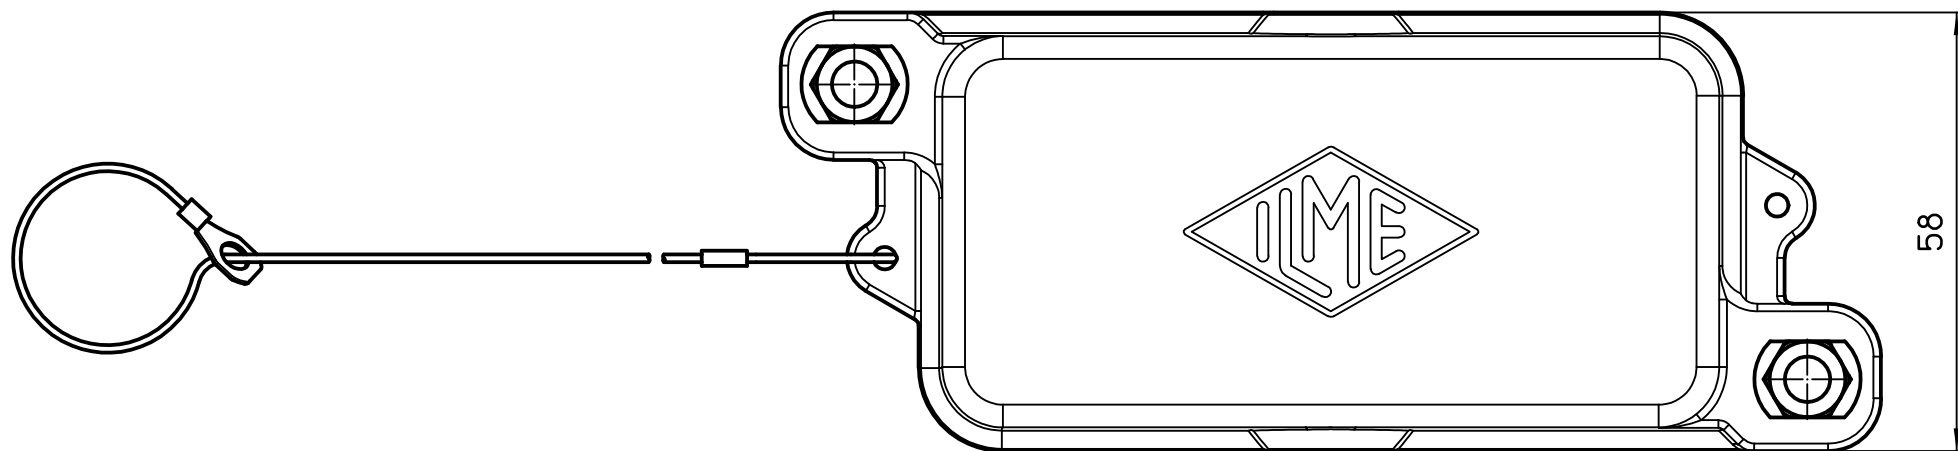

Diritti riservati All rights reserved

1

2

3

REV.	DATE	SIGNATURE		
		Dimensions in mm	Simplified representation with dimensions without tolerance	
Original Size A4		CGC 10 G	Scale 1:1	
Date	19/01/23	IP68 covers for screw locking hood, size "57.27"		
Sign.	S.Diasparra			