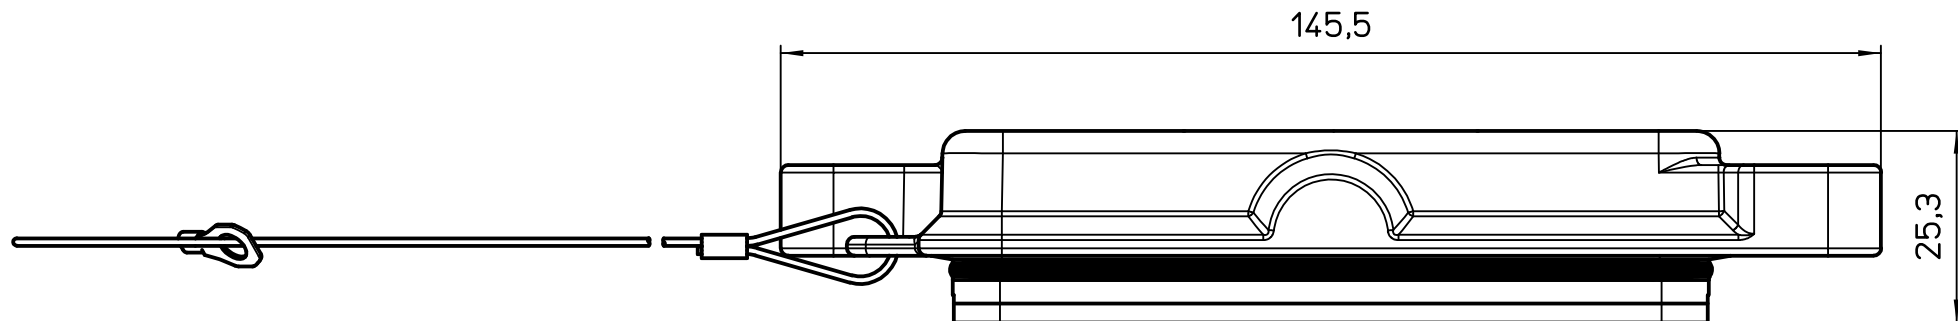

Diritti riservati All rights reserved

1

2

3

REV.	DATE	SIGNATURE		
		Dimensions in mm	Simplified representation with dimensions without tolerance	
Original Size A4		CGC 10 G	Scale 1:1	
Date	19/01/23	IP68 covers for screw locking hood, size "57.27"		
Sign.	S.Diasparra			