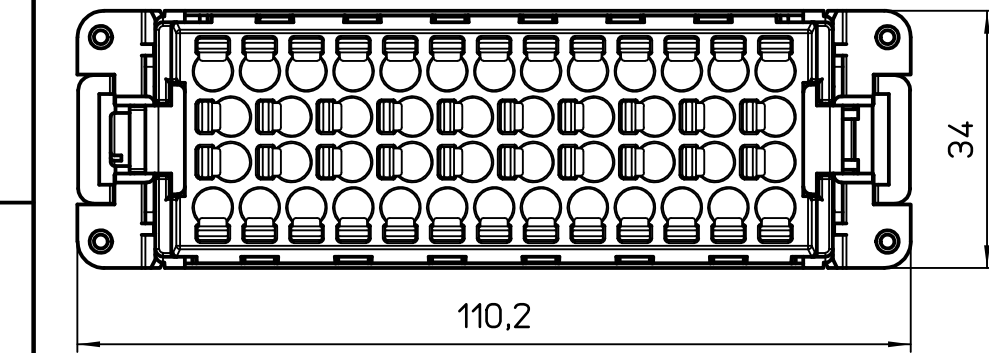

A

A

Diritti riservati All rights reserved

B

B

C

C

	Dimensions in mm
Original Size A4	
Date 20/03/23	
Sign. G.Renna	

Simplified representation with dimensions without tolerance

CQEYM 46
 male insert, AXYS®, 46P + PE, 16A 500V, silver plated contacts

Scale
 1:1