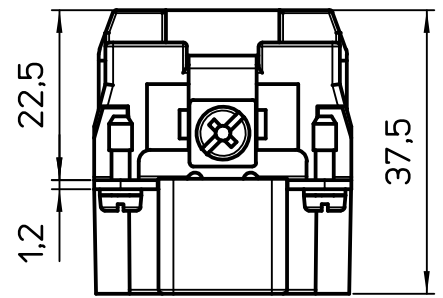

A

A

Diritti riservati All rights reserved

B

B

C

C

	Dimensions in mm
Original Size A4	
Date 20/03/23	
Sign. G.Renna	

Simplified representation with dimensions without tolerance

CQEYM 46
 male insert, AXYS®, 46P + PE, 16A 500V, silver plated contacts

Scale
 1:1