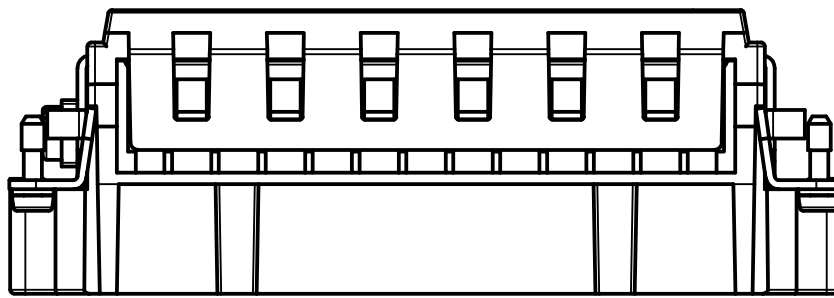

C

C

	Dimensions in mm
Original Size A4	
Date 20/03/23	
Sign. G.Renna	

Simplified representation with dimensions without tolerance

CQEYM 46
male insert, AXYS®, 46P + PE, 16A 500V, silver plated contacts

Scale
1:1