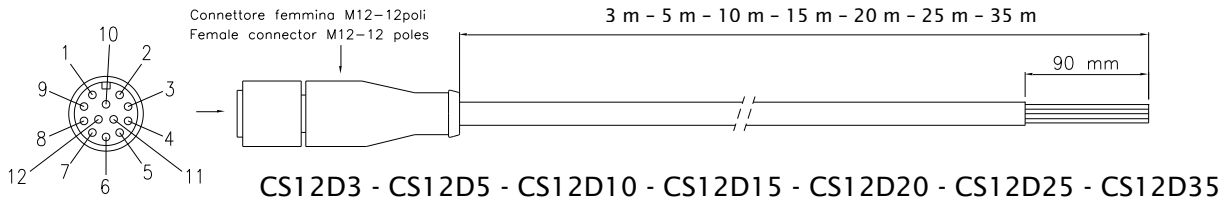

**FOGLIO TECNICO - CONNETTORI M12 serie CS12D/CSY12/CS12USB  
DATA SHEET – M12 CS12D/CSY12/CS12USB series CONNECTORS**

**CARATTERISTICHE TECNICHE / TECHNICAL FEATURES**

Modello/Model	P/N	DESCRIZIONE / DESCRIPTION
<b>CS12D3</b>	1390900	Connettore femmina M12 diritto cavo 3m, 12 poli / M12, 12 poles straight female connector, 3 m cable
<b>CS12D5</b>	1390901	Connettore femmina M12 diritto cavo 5m, 12 poli / M12, 12 poles straight female connector, 5 m cable
<b>CS12D10</b>	1390902	Connettore femmina M12 diritto cavo 10m, 12 poli / M12, 12 poles straight female connector, 10 m cable
<b>CS12D15</b>	1390906	Connettore femmina M12 diritto cavo 15m, 12 poli / M12, 12 poles straight female connector, 15 m cable
<b>CS12D20</b>	1390907	Connettore femmina M12 diritto cavo 20m, 12 poli / M12, 12 poles straight female connector, 20 m cable
<b>CS12D25</b>	1390910	Connettore femmina M12 diritto cavo 25m, 12 poli / M12, 12 poles straight female connector, 25 m cable
<b>CS12D35</b>	1390917	Connettore femmina M12 diritto cavo 35m, 12 poli / M12, 12 poles straight female connector, 35 m cable
<b>CSY12TX</b>	1390903	Adattatore Safegate 3 connet. M12 per sensori TX / Safegate M12, 3 connectors TX adapter for sensors
<b>CSY12RX</b>	1390904	Adattatore Safegate 3 connet. M12 per sensori RX / Safegate M12, 3 connectors RX adapter for sensors
<b>CS12USB</b>	1390905	Adattatore connettori M12/USB con cavo per RX Safegate / RX Safegate M12/USB connectors adapter with cable

**DIMENSIONI / DIMENSIONS**

PIN	COLORE / COLOUR	PIN	COLORE / COLOUR	PIN	COLORE / COLOUR
1	Marrone / Brown	5	Rosa / Pink	9	Rosso / Red
2	Blu / Blue	6	Giallo / Yellow	10	Viola / Violet
3	Bianco / White	7	Nero / Black	11	Grigio-Rosa / Grey- Pink
4	Verde / Green	8	Grigio / Grey	12	Rosso-Blu / Red-Blue