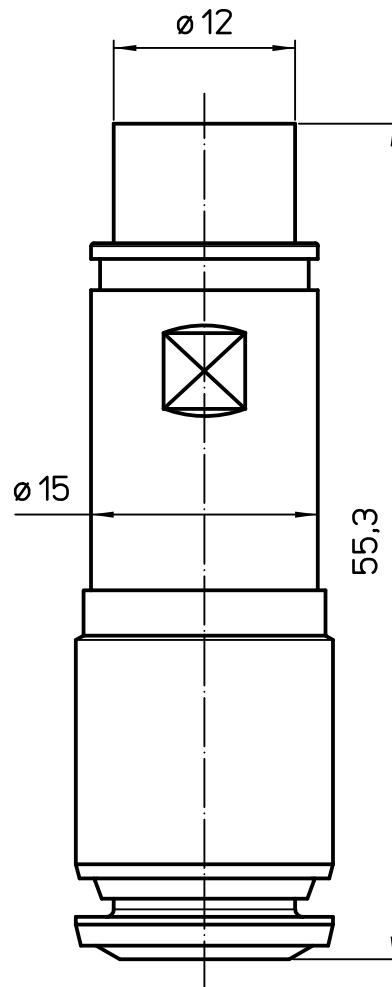

A

A

B

B

C

C

Diritti riservati All rights reserved

REV.	DATE	SIGNATURE

Dimensions in mm

Simplified representation with dimensions without tolerance

Original Size A4

Date 19/01/23

Sign. S.Diasparra

CX 10 MPQV

Female metal pneumatic contact, straight, with quick-fitting tube outer ϕ 10 mm with shut-off valve

Scale 2:1