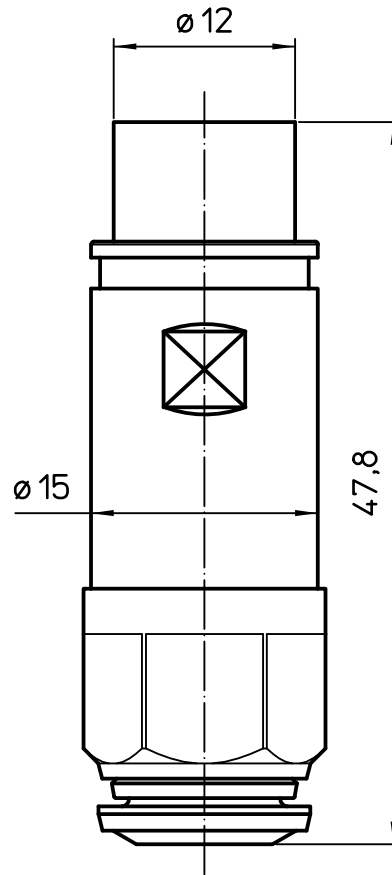

Diritti riservati All rights reserved

B

B