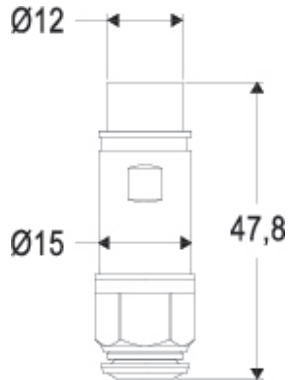

Part number

CX 8.0 MPQV

Catalogue drawings

Notes

AVAILABLE FROM: JUNE 2023

California Proposition 65 Information

WARNING

This product can expose you to nickel compounds, known to the State of California to cause cancer and/or reproductive toxicity. For more information go to www.P65Warnings.ca.gov.

Dimensions shown in mm are not binding and may be changed without notice.