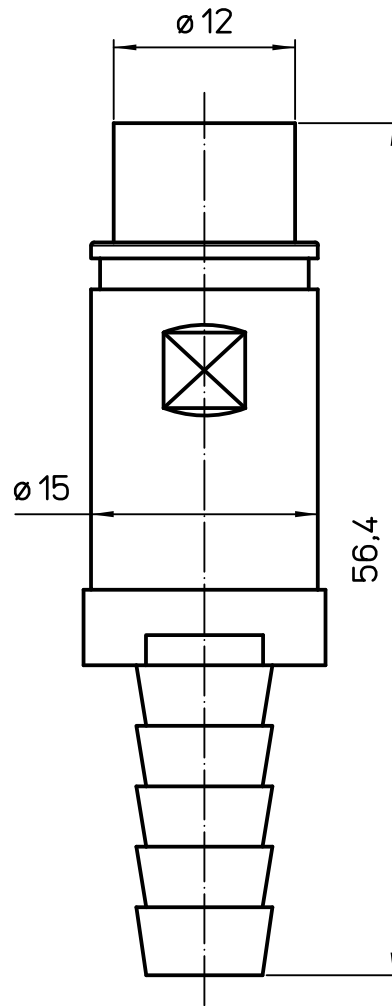

A

A

B

B

Diritti riservati All rights reserved

C

C

REV.	DATE	SIGNATURE

Dimensions in mm

Simplified representation with dimensions without tolerance

Original Size A4

Date 19/01/23

Sign. S.Diasparra

CX 8.0 MPV

Female metal pneumatic contact, straight, with hose barbs, tube inner Ø 8 mm with shut-off valve

Scale 2:1