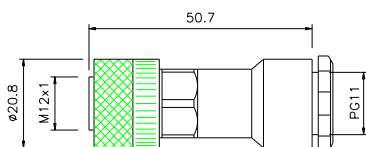

DIMENSIONI – COLLEGAMENTI / DIMENSIONS – ELECTRICAL CONNECTIONS

CD5 – CD10 – CD15 – CD20 – CD25 – CD40 – CD50

C8D5 – C8D10 – C8D15 – C8D20 – C8D25 – C8D40 – C8D50

CDS03 – CDS1 - CJBE3 - CJBE5 - CJBE10 – CJBE25

CD95 – CD915

C8D95 – C8D910 – C8D915

CDM9 – C8DM9

***CDM99 - *C8DM99**

CJS1 - CJS3

***CJM 9**

CJ 95

- 1 - MARRONE-BROWN
- 2 - BIANCO-WHITE
- 3 - BLU-BLUE
- 4 - NERO-BLACK
- 5 - GRIGIO-GREY

****C8DM11**

****C8DM911**

- * Connettori con uscita cavo orientabile / * Revolving connectors
- ** Connettori con uscita a doppio cavo / ** Double cable output connector
- *** Diametro min÷max: 4÷8mm / *** Diameter min÷max: 4÷8mm