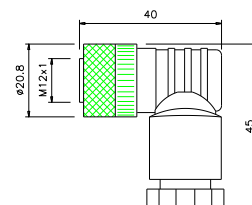

DIMENSIONI – COLLEGAMENTI / DIMENSIONS – ELECTRICAL CONNECTIONS

CD5 – CD10 – CD15 – CD20 – CD25 – CD40 – CD50

C8D5 – C8D10 – C8D15 – C8D20 – C8D25 – C8D40 – C8D50

CDS03 – CDS1 - CJBE3 - CJBE5 - CJBE10 – CJBE25

CD95 – CD915

C8D95 – C8D910 – C8D915

CDM9 – C8DM9

***CDM99 - *C8DM99**

CJS1 - CJS3

***CJM 9**

CJ 95

- 1 - MARRONE-BROWN
- 2 - BIANCO-WHITE
- 3 - BLU-BLUE
- 4 - NERO-BLACK
- 5 - GRIGIO-GREY

****C8DM11**

****C8DM911**

- * Connettori con uscita cavo orientabile / * Revolving connectors
- ** Connettori con uscita a doppio cavo / ** Double cable output connector
- *** Diametro min÷max: 4÷8mm / *** Diameter min÷max: 4÷8mm