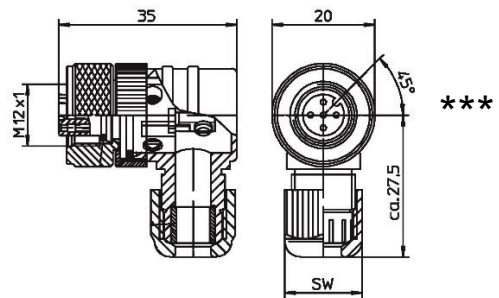

*CDM99 - *C8DM99