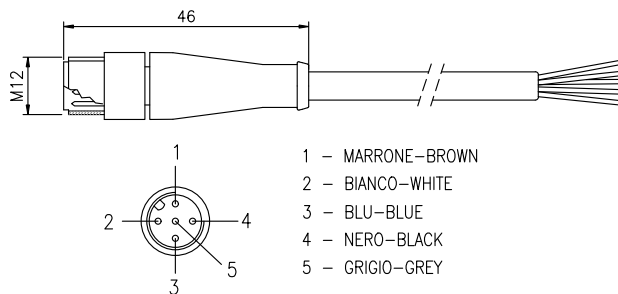

DIMENSIONI – COLLEGAMENTI / DIMENSIONS – ELECTRICAL CONNECTIONS

CD5 – CD10 – CD15 – CD20 – CD25 – CD40 – CD50

C8D5 – C8D10 – C8D15 – C8D20 – C8D25 – C8D40 – C8D50

CDS03 – CDS1 - CJBE3 - CJBE5 - CJBE10 – CJBE25

CD95 – CD915

C8D95 – C8D910 – C8D915

CDM9 – C8DM9

***CDM99 - *C8DM99**

CJS1 - CJS3

***CJM 9**

CJ 95

- 1 - MARRONE-BROWN
- 2 - BIANCO-WHITE
- 3 - BLU-BLUE
- 4 - NERO-BLACK
- 5 - GRIGIO-GREY

****C8DM11**

****C8DM911**

- * Connettori con uscita cavo orientabile / * Revolving connectors
- ** Connettori con uscita a doppio cavo / ** Double cable output connector
- *** Diametro min÷max: 4÷8mm / *** Diameter min÷max: 4÷8mm