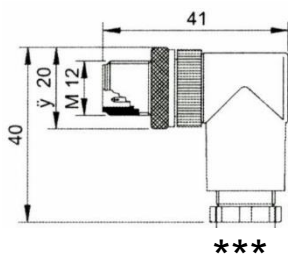

CJS1 - CJS3

*CJM 9

CJ 95

- 1 - MARRONE-BROWN
- 2 - BIANCO-WHITE
- 3 - BLU-BLUE
- 4 - NERO-BLACK
- 5 - GRIGIO-GREY

**C8DM11

**C8DM911

- Connettori con uscita cavo orientabile / * Revolving connectors
- ** Connettori con uscita a doppio cavo / ** Double cable output connector
- *** Diametro min÷max: 4÷8mm / *** Diameter min÷max: 4÷8mm