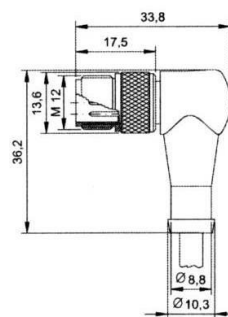

CJ 95

- 1 - MARRONE-BROWN
- 2 - BIANCO-WHITE
- 3 - BLU-BLUE
- 4 - NERO-BLACK
- 5 - GRIGIO-GREY