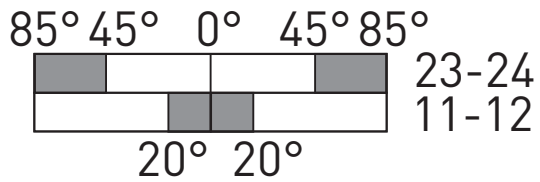

Belt alignment switch

ES 61 SR 1Ö/1S

Material number: 1181734 (Material number old: 61031001)

Switching diagram

Contact diagram